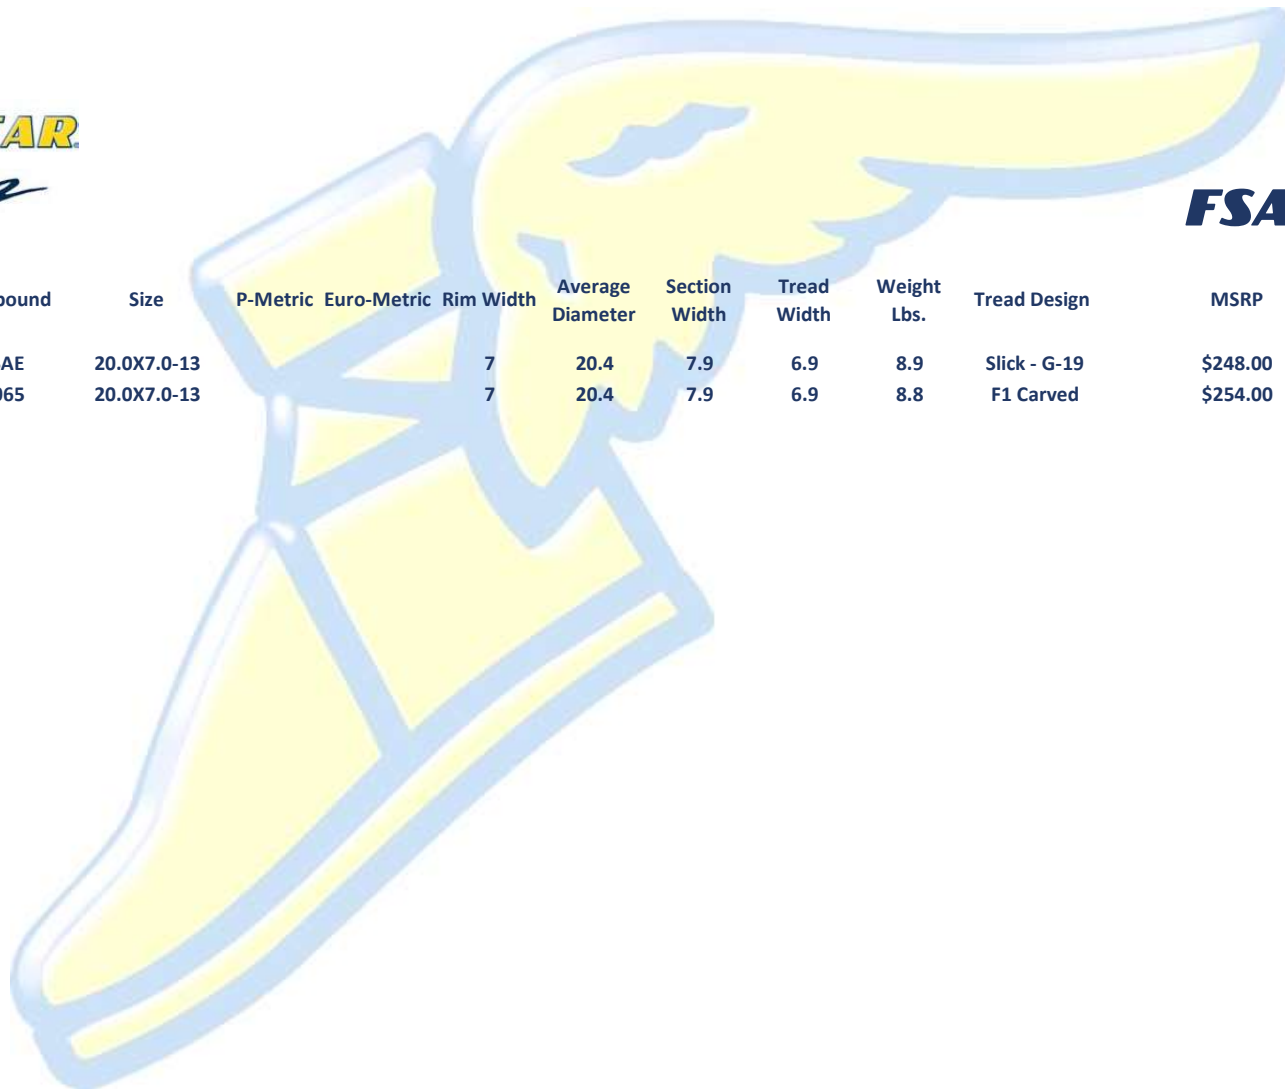

FSAE - BIAS

Material Number	D Number	Compound	Size	P-Metric	Euro-Metric	Rim Width	Average Diameter	Section Width	Tread Width	Weight Lbs.	Tread Design	MSRP	Description
221573	2704	FSAE	20.0X7.0-13			7	20.4	7.9	6.9	8.9	Slick - G-19	$248.00	FSAE
221594	2703	R065	20.0X7.0-13			7	20.4	7.9	6.9	8.8	F1 Carved	$254.00	FSAE Rain - CARVE