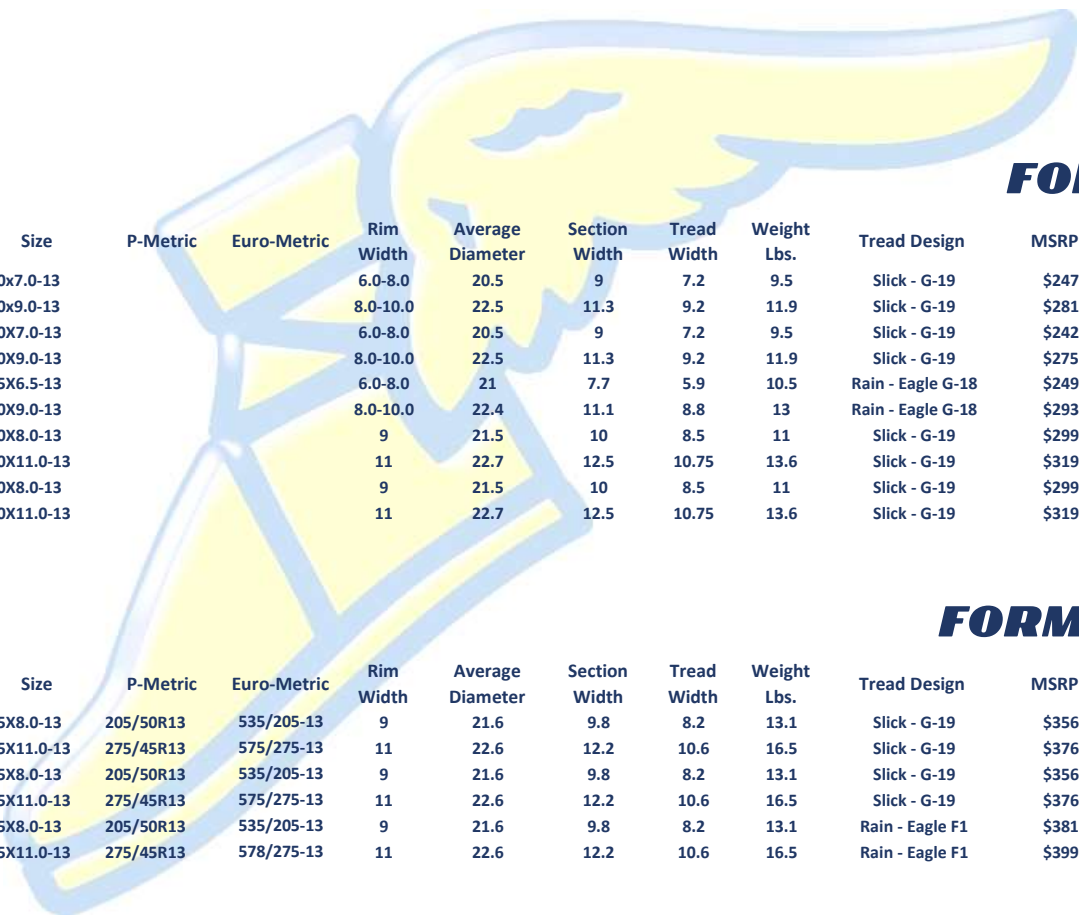

FORMULA - BIAS

Material Number	D Number	Compound	Size	P-Metric	Euro-Metric	Rim Width	Average Diameter	Section Width	Tread Width	Weight Lbs.	Tread Design	MSRP	Description
234776	2756	R255	20.0x7.0-13			6.0-8.0	20.5	9	7.2	9.5	Slick - G-19	$247.00	Formula Bias
234777	2757	R255	22.0x9.0-13			8.0-10.0	22.5	11.3	9.2	11.9	Slick - G-19	$281.00	Formula Bias
228938	2659	R470	20.0X7.0-13			6.0-8.0	20.5	9	7.2	9.5	Slick - G-19	$242.00	Formula Bias - FM Spec
228985	2660	R470	22.0X9.0-13			8.0-10.0	22.5	11.3	9.2	11.9	Slick - G-19	$275.00	Formula Bias - FM Spec
226343	2661	R065	20.5X6.5-13			6.0-8.0	21	7.7	5.9	10.5	Rain - Eagle G-18	$249.00	Formula - Rain
226351	2662	R065	22.0X9.0-13			8.0-10.0	22.4	11.1	8.8	13	Rain - Eagle G-18	$293.00	Formula - Rain
237144	2767	R255	20.0X8.0-13			9	21.5	10	8.5	11	Slick - G-19	$299.00	Formula/P2 Bias
237145	2768	R255	22.0X11.0-13			11	22.7	12.5	10.75	13.6	Slick - G-19	$319.00	Formula/P2 Bias
235624	2769	R470	20.0X8.0-13			9	21.5	10	8.5	11	Slick - G-19	$299.00	Formula Bias - PFM/FCC Spec
235625	2770	R470	22.0X11.0-13			11	22.7	12.5	10.75	13.6	Slick - G-19	$319.00	Formula Bias - PFM/FCC Spec

FORMULA - RADIAL

Material Number	D Number	Compound	Size	P-Metric	Euro-Metric	Rim Width	Average Diameter	Section Width	Tread Width	Weight Lbs.	Tread Design	MSRP	Description
237146	4582	R255G	21.5X8.0-13	205/50R13	535/205-13	9	21.6	9.8	8.2	13.1	Slick - G-19	$356.00	Formula
237147	4583	R255G	22.5X11.0-13	275/45R13	575/275-13	11	22.6	12.2	10.6	16.5	Slick - G-19	$376.00	Formula
226363	4540	R465	21.5X8.0-13	205/50R13	535/205-13	9	21.6	9.8	8.2	13.1	Slick - G-19	$356.00	Formula
226364	4541	R465	22.5X11.0-13	275/45R13	575/275-13	11	22.6	12.2	10.6	16.5	Slick - G-19	$376.00	Formula
226361	4544	R065	21.5X8.0-13	205/50R13	535/205-13	9	21.6	9.8	8.2	13.1	Rain - Eagle F1	$381.00	Formula - Rain
226340	4545	R065	22.5X11.0-13	275/45R13	578/275-13	11	22.6	12.2	10.6	16.5	Rain - Eagle F1	$399.00	Formula - Rain