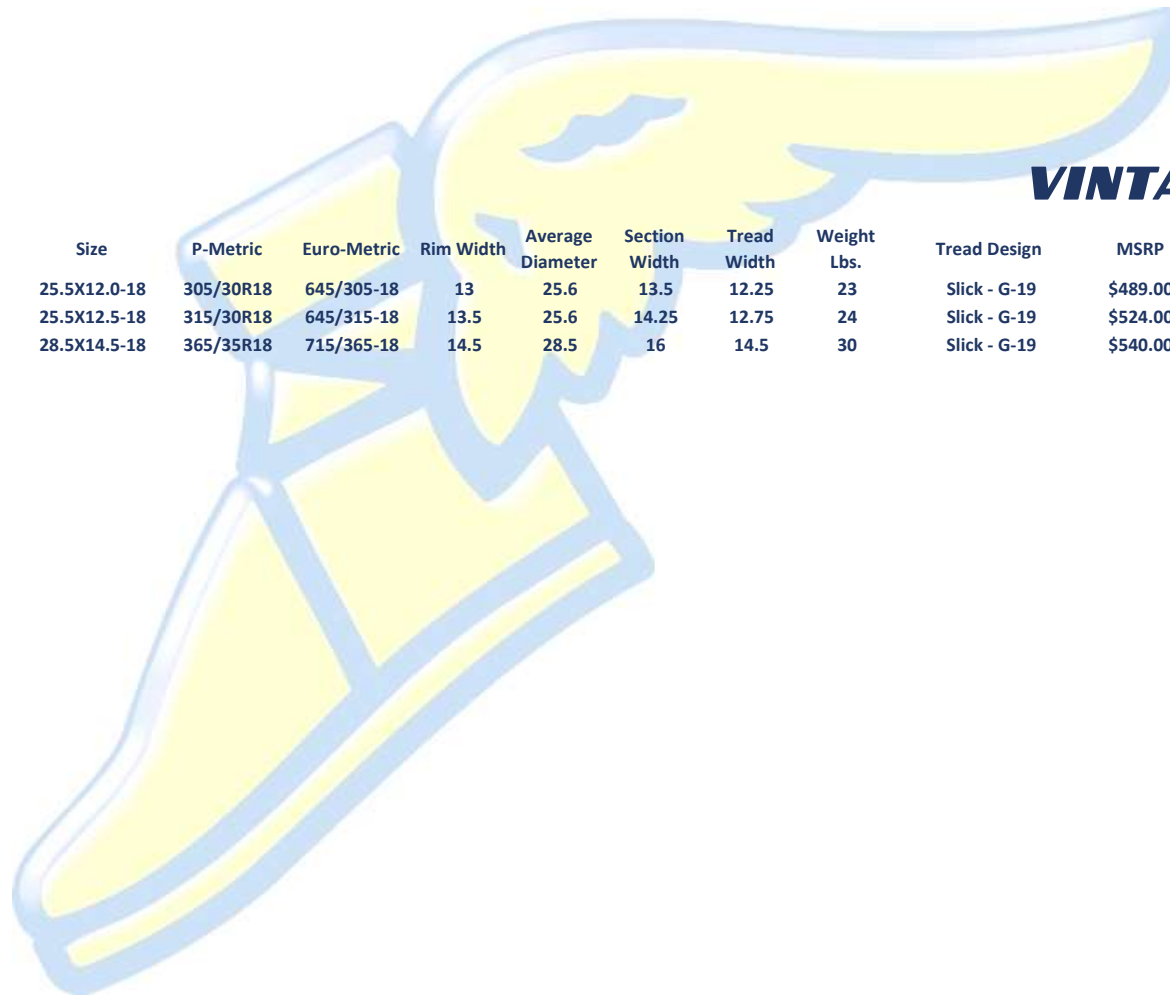

VINTAGE RADIAL

Material Number	D Number	Comp	Size	P-Metric	Euro-Metric	Rim Width	Average Diameter	Section Width	Tread Width	Weight Lbs.	Tread Design	MSRP	Description
232432	4535	R310	25.5X12.0-18	305/30R18	645/305-18	13	25.6	13.5	12.25	23	Slick - G-19	$489.00	GTP / LMP1
234480	4575	R310	25.5X12.5-18	315/30R18	645/315-18	13.5	25.6	14.25	12.75	24	Slick - G-19	$524.00	GTP / LMP1
232433	4536	R310	28.5X14.5-18	365/35R18	715/365-18	14.5	28.5	16	14.5	30	Slick - G-19	$540.00	GTP / LMP1